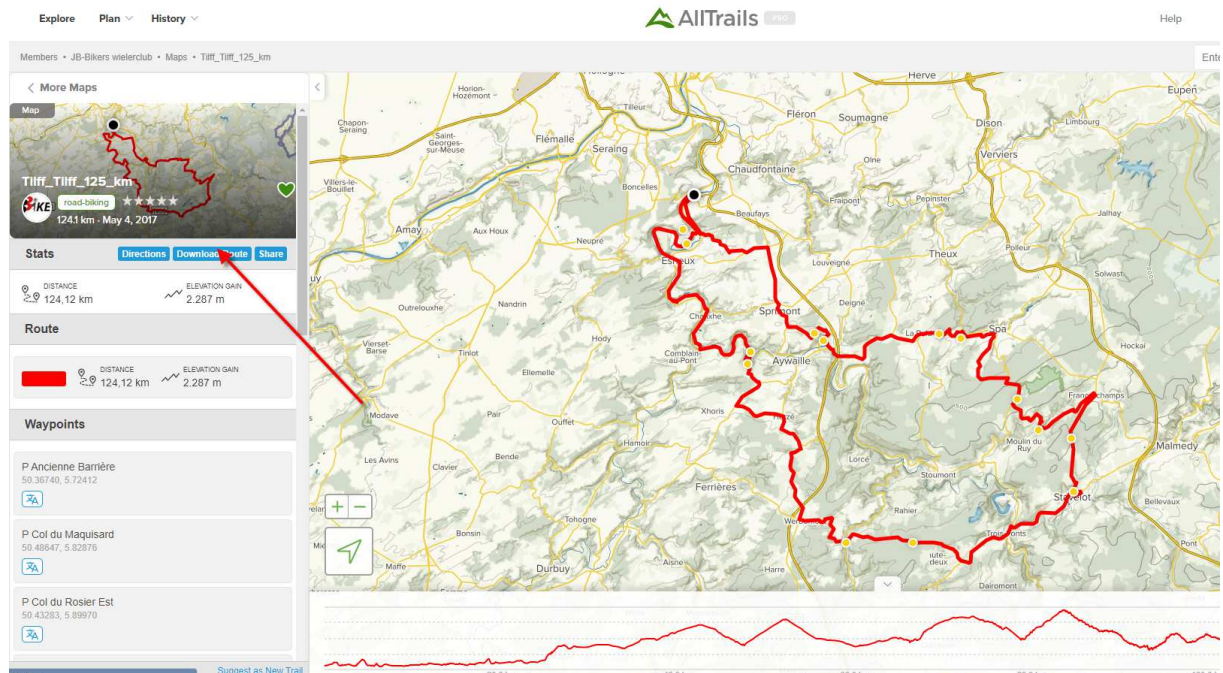

De gewenste rit gaat nu open....klik op download route en dan nog eens op download (in het popup screen) en de GPX info staat in uw download folder.
Uit loggen doe je door , rechts boven, naar je login id te gaan op op logout te klikken.